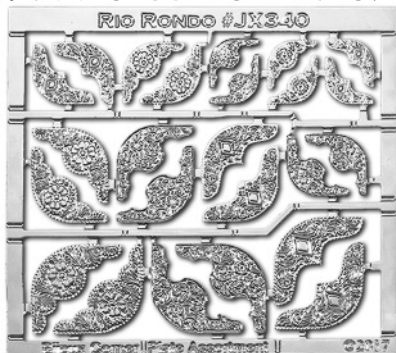

Items shown are approximate actual size.

HARDWARE

Make cute little halters with our etched slotted halter rings. Available in silver color for small scale models. HD33 and HD38 work for either 1:18 or SM scales. (Limited Availability)

← HD37 shown for size comparison

HD32s—Large BJ 3-Slot Rings
\$1.25/10

HD33s—Small BJ/BB 3-Slot Rings
\$1.25/10

HD38s—2-Slot Rings BJ/BB
\$1.25/10

HD52s—Utility Hook
\$1.25/12

HD57s—Halter Hook
\$1.25/12

HD1818s—1/8" Blanket Buckles
\$1.25/4 sets

HD33 on 1:18

HD33 on SM

Decorative Saddle Corner Plates

The "Assortment" sheet features one pair of each of 4 sizes, in each of the 3 deco themes (total of 12 pair). Pick the sizes you need that fit your saddles.

Individual sheets of all one style with more plates will be coming soon.

JX340s—Bijoux Corner Asst.—\$5.00/each

BIT SHANKS

Sold in packs of 2 bits per package.

Plain Snaffle JX921s \$1.30/2pr	In-Hand Stud Bit JX928s \$1.30/2pr	"Reno" Snaffle JX985s \$1.30/2pr	"Riley" Snaffle JX986s \$1.30/2pr	"Jewel" Snaffle JX988s \$1.30/2pr	Full-Cheek Snaffle JX922s \$1.30/2pr	Weymouth Combo JX926s \$1.30/2pr	Pelham JX925s \$1.30/2pr
---------------------------------------	--	--	---	---	--	--	--------------------------------