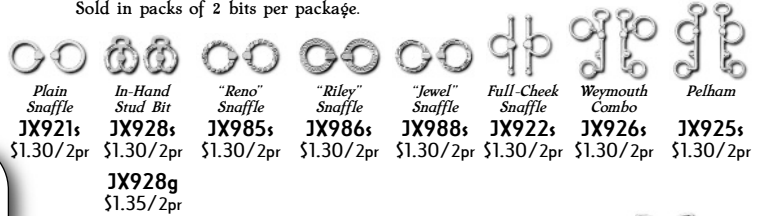

← HD37 shown for size comparison

HD32s—Large BJ 3-Slot Rings
\$1.25/10

HD33s—Small BJ/BB 3-Slot Rings
\$1.25/10

HD38s—2-Slot Rings BJ/BB
\$1.25/10

HD52s—Utility Hook
\$1.25/12

HD57s—Halter Hook
\$1.25/12

HD1818s—1/8" Blanket Buckles
\$1.25/4 sets

HD33 on 1:18

HD33 on SM

Decorative Saddle Corner Plates

The "Assortment" sheet features one pair of each of 4 sizes, in each of the 3 deco themes (total of 12 pair). Pick the sizes you need that fit your saddles.

Individual sheets of all one style with more plates will be coming soon.

JX340s—Bijoux Corner Asst.—\$5.00/each

BIT SHANKS

Sold in packs of 2 bits per package.

Plain Snaffle JX921s \$1.30/2pr	In-Hand Stud Bit JX928s \$1.30/2pr	"Reno" Snaffle JX985s \$1.30/2pr	"Riley" Snaffle JX986s \$1.30/2pr	"Jewel" Snaffle JX988s \$1.30/2pr	Full-Cheek Snaffle JX922s \$1.30/2pr	Weymouth Combo JX926s \$1.30/2pr	Pelham JX925s \$1.30/2pr
---------------------------------------	--	--	---	---	--	--	--------------------------------